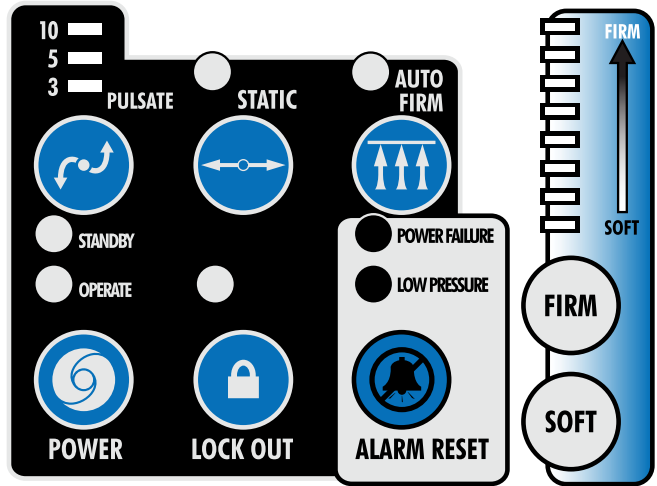

SW PULSATE™

CONTROL UNIT

Liters of Air Per Minute 1740
Alternating Cycle Time ..... N/A
Static Low Air Loss..... Yes
Pulsating Low Air Loss.....3, 5, or 10 minutes
Continuous Lateral Rotation..... N/A
Alarms..... Power Failure & Low Pressure
Warranty ..... 1 year
Pressure Sensor Technology..... Yes
Patented CPR Release..... Yes
Dimensions.....18" W x 7 1/2" D x 11 1/2" H
Unit Weight.....16 lbs.

MATTRESS

Weight Capacity ..... 600 lbs.
Mattress Size .....35", 39" & 48"
Percussion Modules ..... Add-on Feature
Warranty ..... 1 year
Top Cover Material..... 200 Denier Polyurethane Coated
Height Inflated.....7"
Mattress Weight.....37 lbs.
Top Cover Warranty.....90 days

ELECTRICAL

Rated Voltage ..... 110 volts
Rated Frequency..... 50 Hz
Rated Input Power..... 120 volts
Fuse Rating..... 125 volts 5 amps
Power Failure Alarm ..... Yes

SW PULSATE™ OVERLAY

CONTROL UNIT

Alternating Cycle Time ..... N/A
Static Low Air Loss..... Yes
Pulsating Low Air Loss.....3, 5, or 10 minutes
Continuous Lateral Rotation..... N/A
Alarms..... Power Failure & Low Pressure
Warranty ..... 1 year
Pressure Sensor Technology..... Yes
Patented CPR Release..... Yes

MATTRESS

Weight Capacity ..... 600 lbs.
Mattress Size .....Standard 35"
Warranty ..... 1 year
Top Cover Warranty.....90 days

SW PULSATE™ CONTROL PANEL

MADE IN THE USA